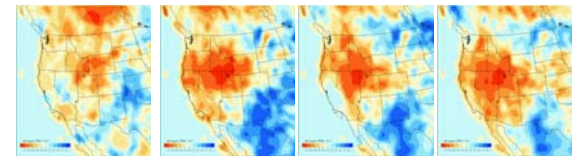

SLP

Smois

Tair

Precip

Fire