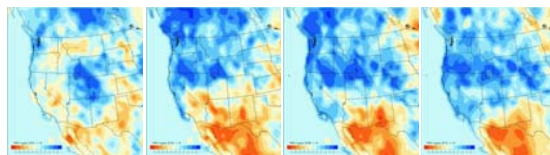

August

High-Normal

Low-Normal

High-Low

01 03 06 12

01 03 06 12

01 03 06 12

H500

SLP

Smois

Tair

Precip

Fire