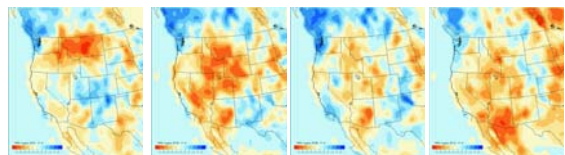

August

High-Normal

Low-Normal

High-Low

01 03 06 12

01 03 06 12

01 03 06 12

H500

SLP

Smois

Tair

Precip

Fire