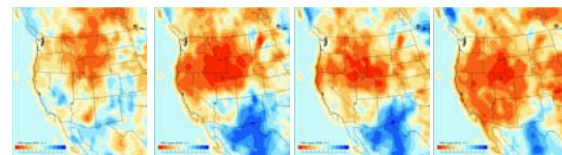

August

High-Normal

Low-Normal

High-Low

01 03 06 12

01 03 06 12

01 03 06 12

H500

SLP

Smois

Tair

Precip

Fire