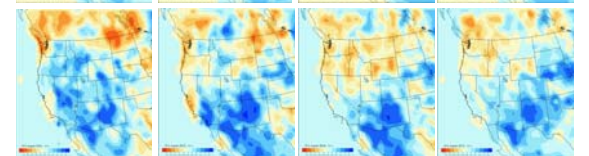

SLP

Smois

Tair

Precip

Fire