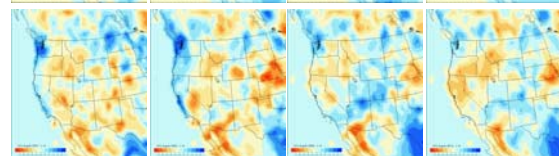

SLP

Smois

Tair

Precip

Fire