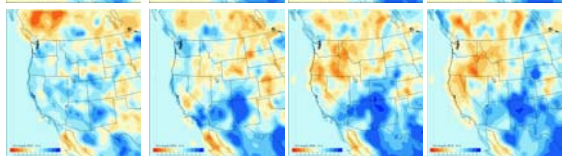

SLP

Smois

Tair

Precip

Fire