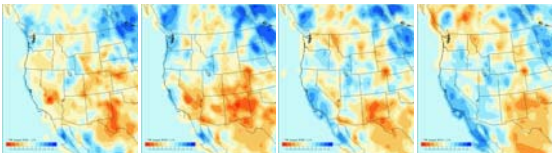

SLP

Smois

Tair

Precip

Fire