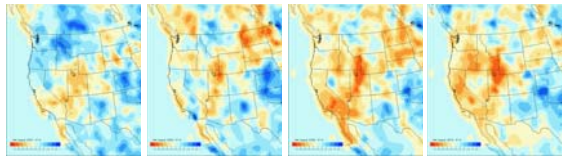

SLP

Smois

Tair

Precip

Fire