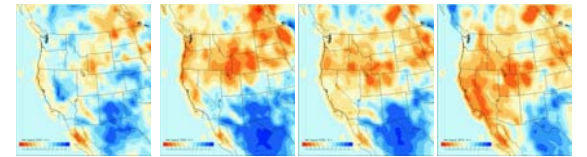

SLP

Smois

Tair

Precip

Fire