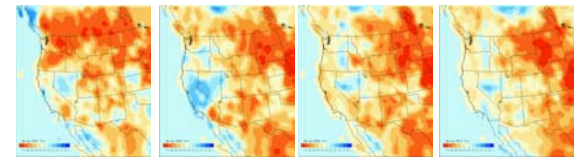

SLP

Smois

Tair

Precip

Fire