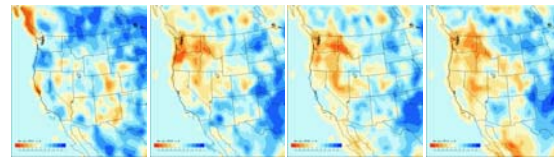

SLP

Smois

Tair

Precip

Fire