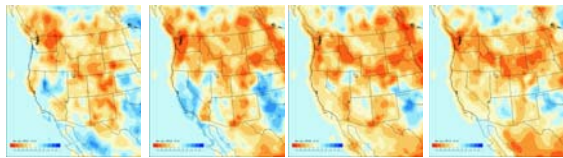

SLP

Smois

Tair

Precip

Fire